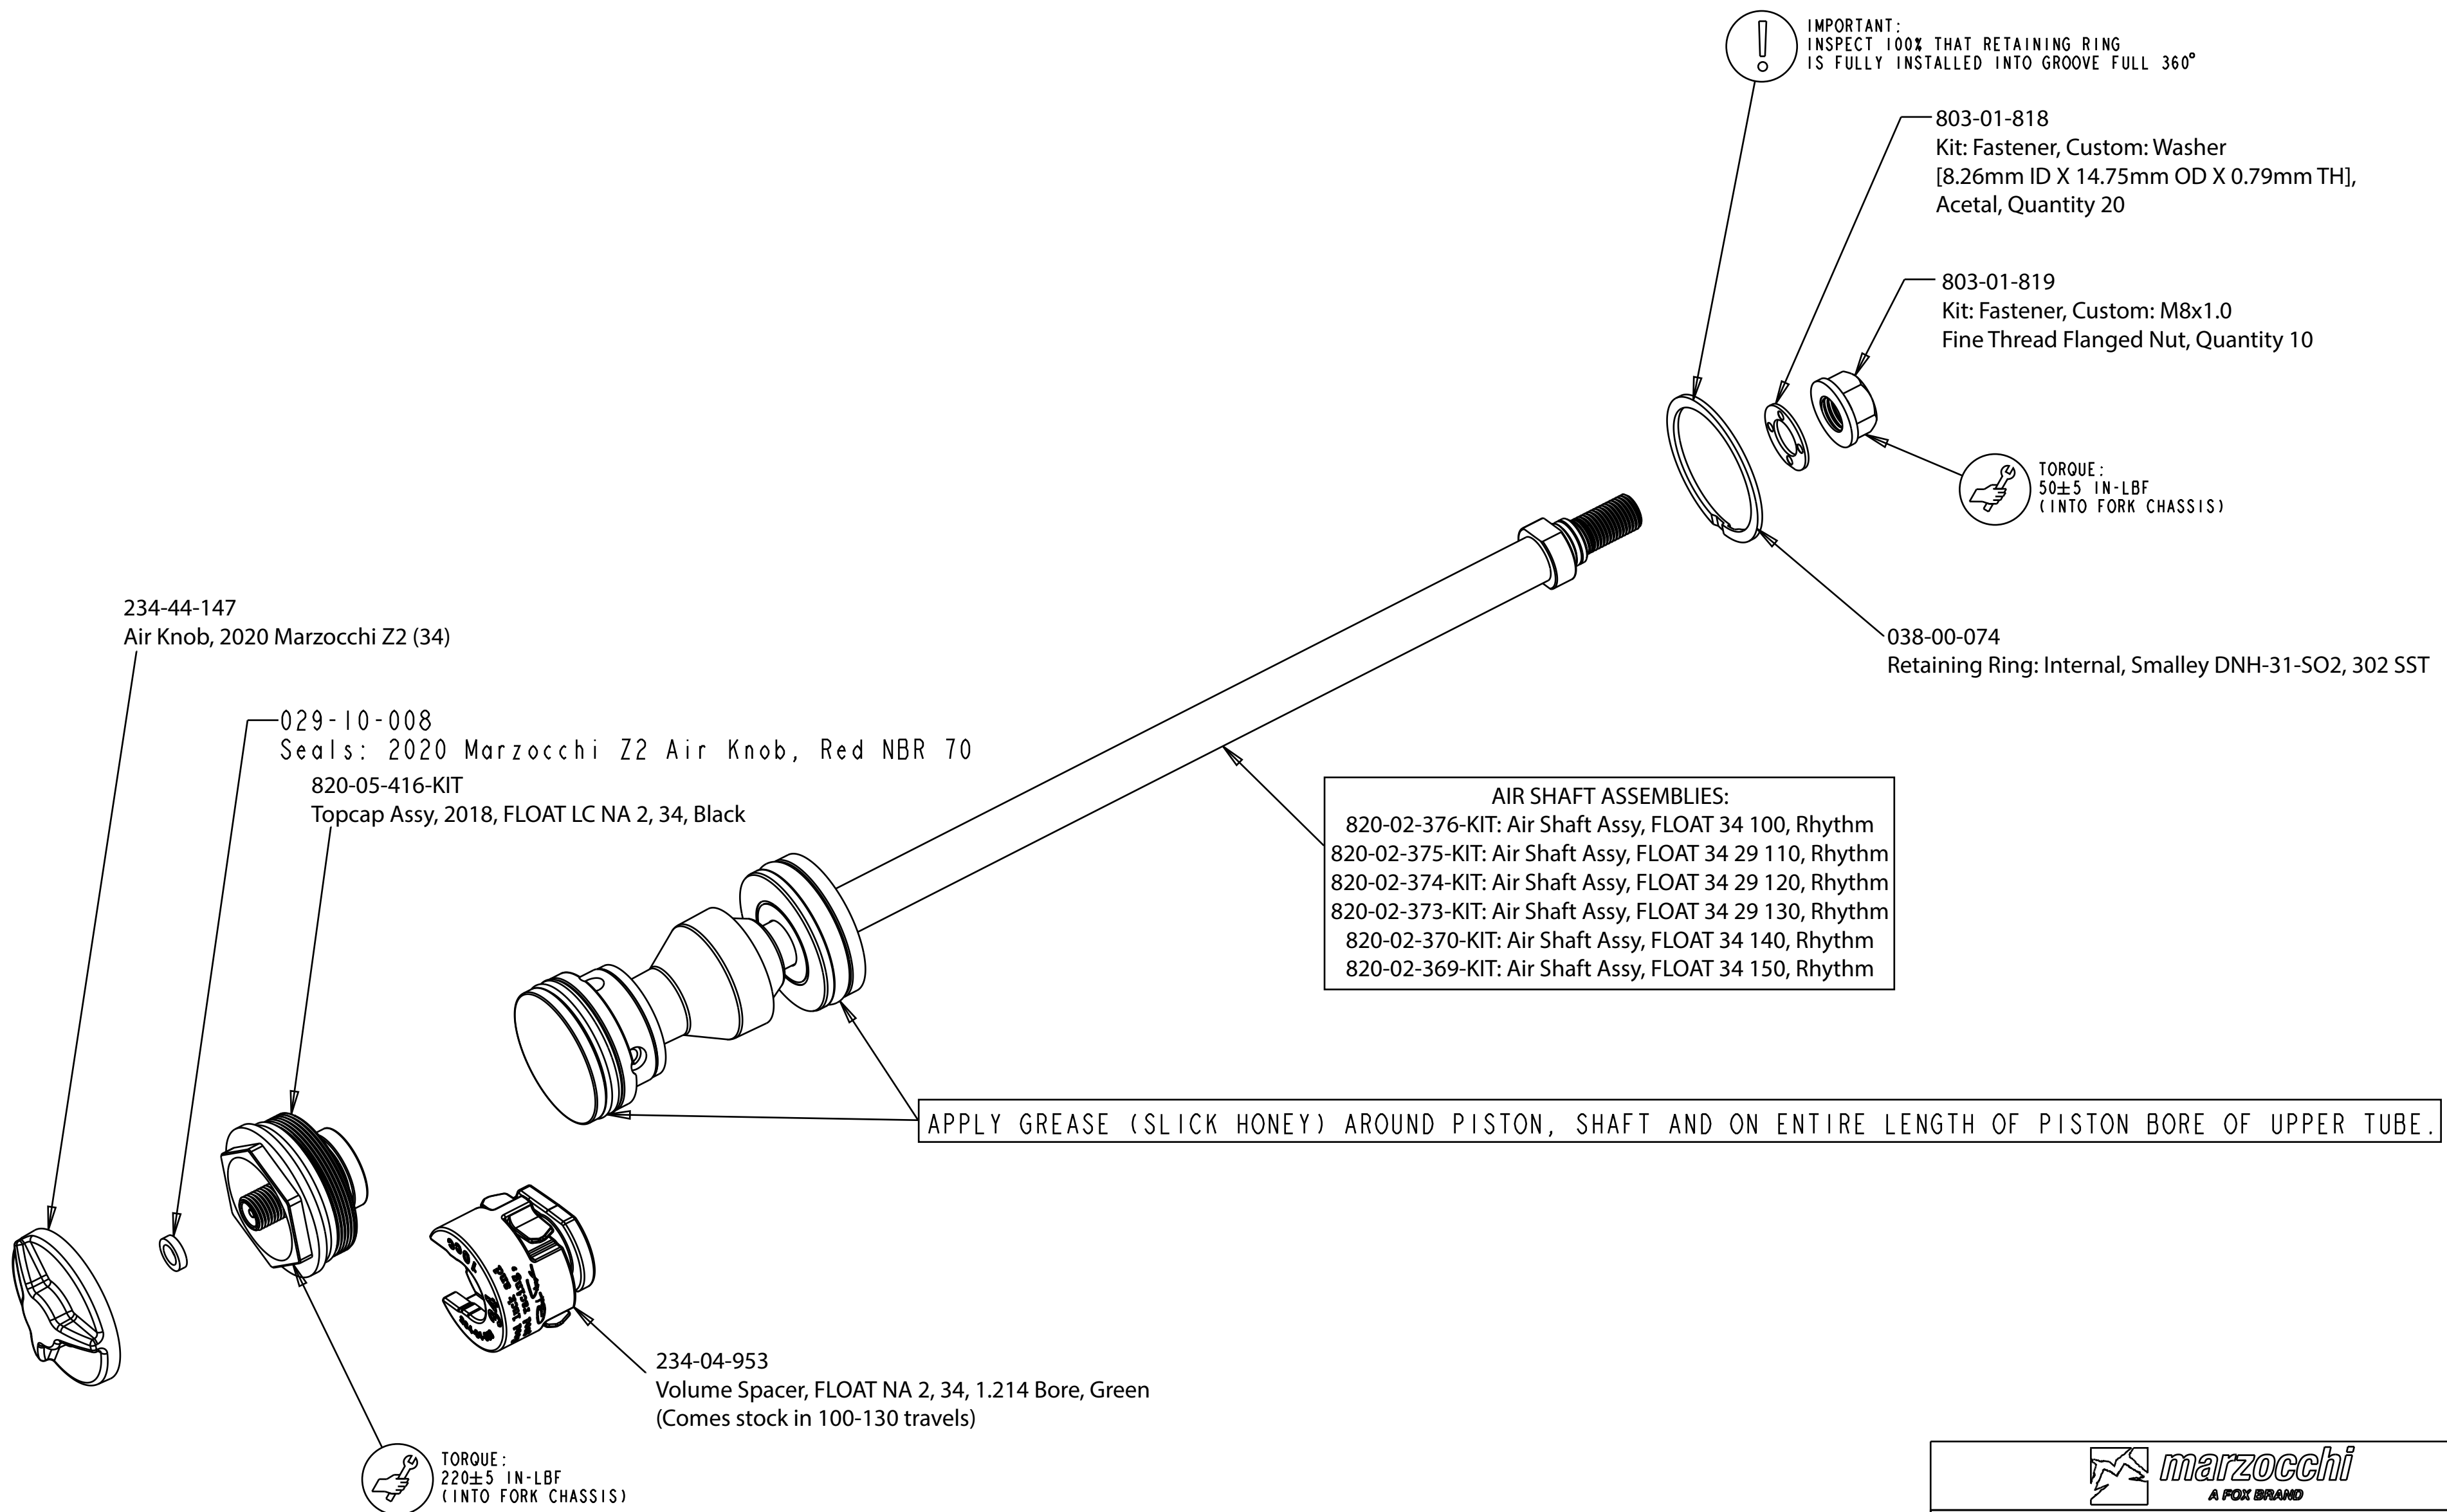

— PROPRIETARY —
 THIS DOCUMENT CONTAINS CONFIDENTIAL, PROPRIETARY INFORMATION
 THAT IS FOX PROPERTY. DO NOT DISCLOSE TO OR DUPLICATE
 FOR OTHERS EXCEPT AS AUTHORIZED BY FOX.

 marzocchi A FOX BRAND	
2020 Air Spring Assemblies, Marzocchi Z2 34 100-150, FLOAT	
SIZE C	PART NO.
PLOT SCALE 1:1	SHEET 1 OF 1